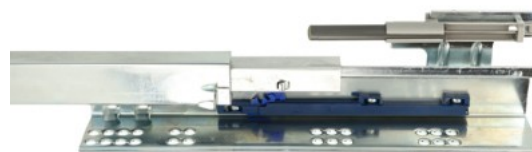

PRODUCT SHEET

Description:

Invis. Full Ext. Slide, Self Closing, BZP, 300mm, W/Bracket F/Soft Pump Installation, Pump To Be Bought Separately. Item, 16.13.510-0

Item number:

16.13.501-0

Units	Box	Carton	HS Code	Barcode
Pair	1	5	8302420090	
				5704866064569

SISO A/S

Mileparken 11
DK-2740 Skovlunde
Denmark
VAT: 24786013

Phone +45 45 830 900

www.siso.dk
siso@siso.dk

Danske Bank
Nytorv Branch
Copenhagen
SWIFT: DABADKKK

Account no.
4180 3112 112936
IBAN Account
DK7230003112112936