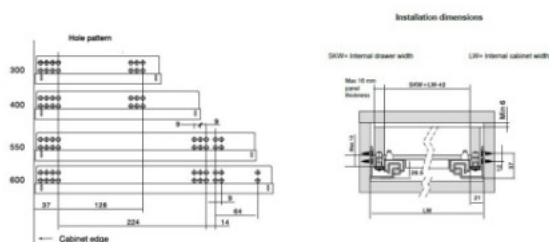

PRODUCT SHEET

Description:

Invis. Full Ext. Slide, Self Closing, BZP, 300mm, W/Bracket F/Soft Pump Installation, Pump To Be Bought Separately. Item, 16.13.510-0

Item number:

16.13.501-0

Units	Box	Carton	HS Code	Barcode
Pair	1	5	8302420090	
				5704866064569

SISO A/S

Mileparken 11
DK-2740 Skovlunde
Denmark
VAT: 24786013

Phone +45 45 830 900

www.siso.dk
siso@siso.dk

Danske Bank
Nytorv Branch
Copenhagen
SWIFT: DABADKKK

Account no.
4180 3112 112936
IBAN Account
DK7230003112112936