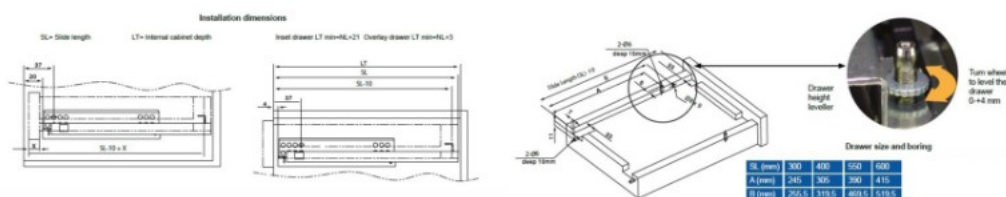

PRODUCT SHEET

Description:

Invis. Full Ext. Slide, Self Closing, BZP, 300mm, W/Bracket F/Soft Pump Installation, Pump To Be Bought Separately. Item, 16.13.510-0

Item number:

16.13.501-0

Units	Box	Carton	HS Code	Barcode
Pair	1	5	8302420090	
				5704866064569

SISO A/S

Mileparken 11
DK-2740 Skovlunde
Denmark
VAT: 24786013

Phone +45 45 830 900

www.siso.dk
siso@siso.dk

Danske Bank
Nytorv Branch
Copenhagen
SWIFT: DABADKKK

Account no.
4180 3112 112936
IBAN Account
DK7230003112112936